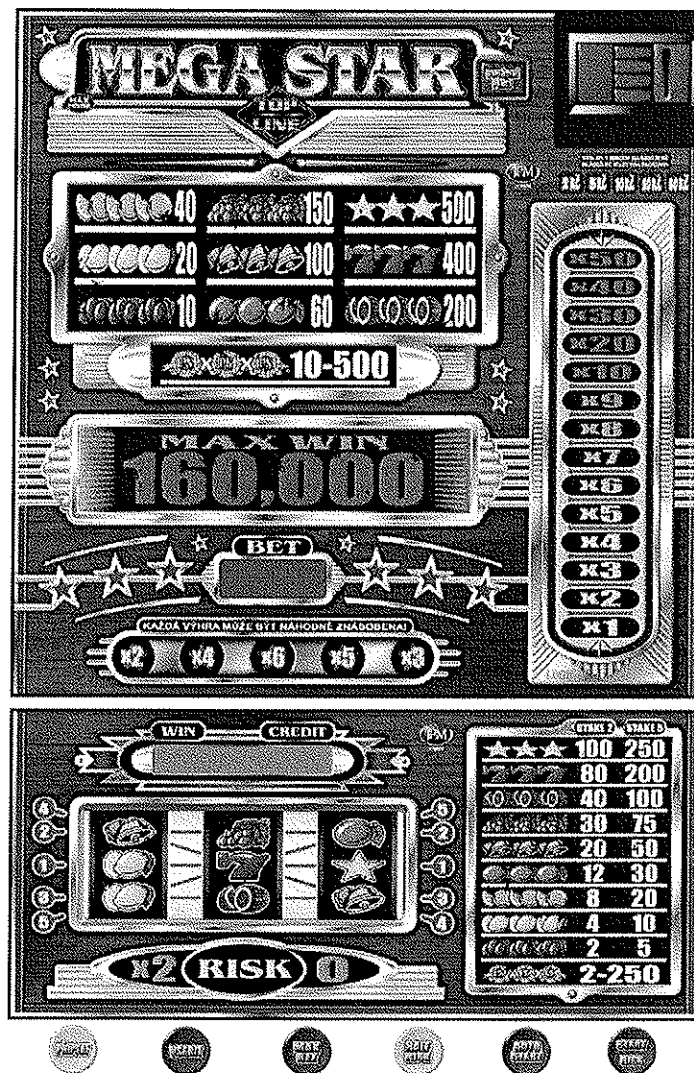

AUTO GAMES, a.s.
A: V poločkách 1020/6, 143 00 Píhoň 4 - Medňany
T: +420 572 549 077
F: +420 572 548 600
E: info@autogames.cz

W: www.autogames.cz
IČ: 25544606
DIČ: CZ25544606
Č. B. Ú.: 35-1329240207/0100
Č. B. Ú.: 43-2959040747/0100

MEGA STAR DOUBLE MAX POWER

1. Úvod

MEGA STAR DOUBLE MAX POWER je 3 válcová hra s 5 liniemi.