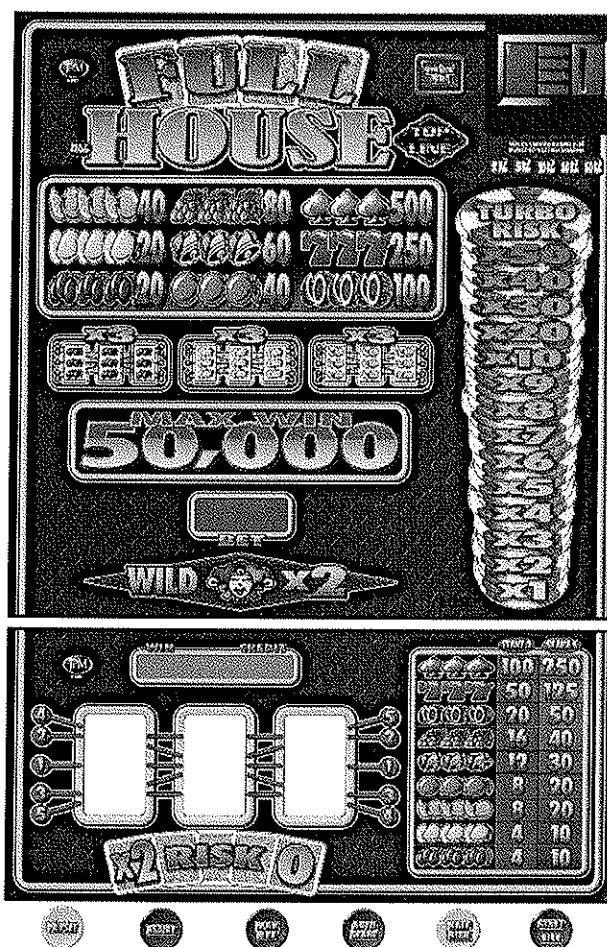

AUTO GAMES, a.s.

A: V patečkách 1020/6, 143 00 Praha 4 – Modřany

T: +420 572 549 077

F: +420 572 548 690

E: info@autogames.cz

W: www.autogames.cz

IČ: 25544608

DIČ: CZ25544608

Č. B. Ú.: 35-1329240207/0100

Č. B. Ú.: 43-2959040247/0100

FULL HOUSE DOUBLE MAX POWER

1. Úvod

Full House Double Max Power je 3 válcová hra s 5 liniemi.

2. Pravidla hry a její průběh

Ve hře „FULL HOUSE DOUBLE MAX POWER“ může hráč nastavit sázky v následujících krocích: 2, 5, 10, 20, 30, 40, 50, 60, 70, 80, 90, 100, 200, 300, 400 a 500Kč.

Vklad

Do přístroje lze vhazovat mince v hodnotě 2, 5, 10, 20 a 50Kč.

Do přístroje lze vhazovat bankovky v hodnotě 50, 100, 200, 500, 1 000, 2 000 a 5 000Kč.